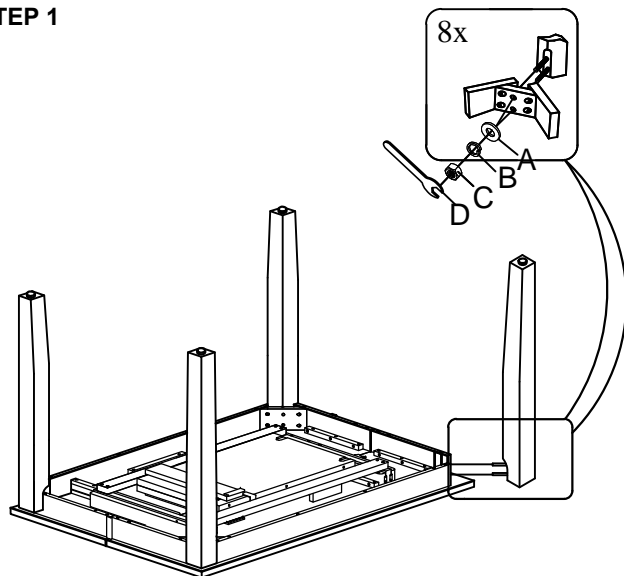

ASSEMBLY INTRUCTION

ITEM # CN3654 CASANOVA GATHERING TABLE

SIZE: 54-36"Wx 36"x 36"H

Thanks for your purchasing this quality product

ASSEMBLY TIPS:

1. Remove hardware from box and sort by side
2. Please check to see that all hardware and parts are present prior start of assembly
3. Please follow attached instructions in the same sequence as numbered to assure fast & easy assembly

Warning !

1. Don't attempt to repair or modify parts that are broken or defective. Please contact the store immediately.
2. This product is for home use only and not intended for commercial establishment.

HARDWARE LIST			
No.	Description		Qty
A	Spring Washer 5/16"		8 Pcs
B	Flat Washer 5/16"		8 Pcs
C	Hex nut 5/16"		8 Pcs
D	Spanner 12.8		1 Pc

PART LIST		
No.	Description	Qty
1	Table top	1 Pc
2	Table legs	4 Pcs

CARE & MAINTENANCE:

*The touch of the soft cloth is all the maintenance your wood pieces will ever need.

*Never use harsh chemicals or abrasive cleaner as they could marks or destroy finish.

IMPORTANT NOTE:

* Place all wooden parts on a clean and smooth surface such as a rug or carpet to avoid the parts from being scratched.

* Before you begin. Kindly follow the assembly instructions step by step.

STEP 1

STEP 2